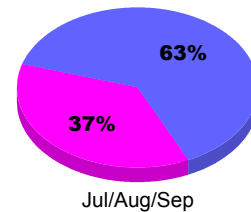

| Month | Net Memb Goal | Actual New Memb | Actual Dropped Memb | Gain/Loss of Memb | Gain/Loss of Memb |
|---------------|---------------|-----------------|---------------------|-------------------|-------------------|
| Jul/Aug/Sep | | 14 | -22 | -8 | 18 |
| Totals | | 14 | -22 | -8 | 18 |

Membership Results 2012-2013

Goal, New, Dropped, Gain/Loss

Legend: Goal (Cyan), Actual (Green), Dropped (Yellow), Gain Loss (Magenta)

Comparison of Membership Gain/Loss

Current Year Compared to the Previous Year

Legend: Current Year (Cyan), Previous Year (Green)

Gender Comparison 2012-2013

Jul/Aug/Sep

Legend: Male (Blue), Female (Magenta)